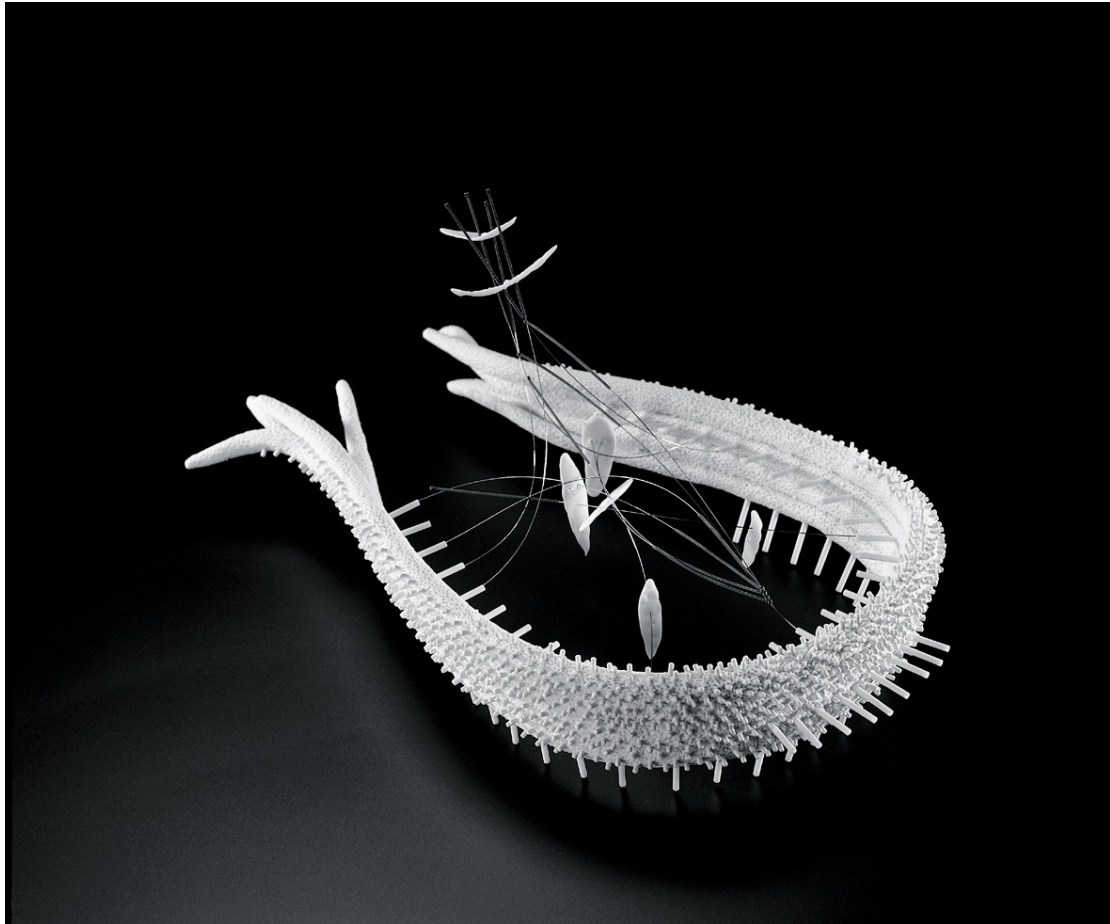

Annie Woodford
Taiwan International Ceramics Biennale, 2008

Annie WOODFORD 之作品 棘刺邊緣
獲得評審委員一致肯定
榮獲2008臺灣國際陶藝雙年展國際競賽

銅獎 Bronze Prize

特頒此狀 以茲鼓勵

This is to Certify the Bronze Prize
for International Competition of the Taiwan Ceramics Biennale 2008
To Annie WOODFORD for the Work Piercing Rim
in Recognition of an Outstanding Achievement in Ceramics Art,
by Recommendation of the Jury.